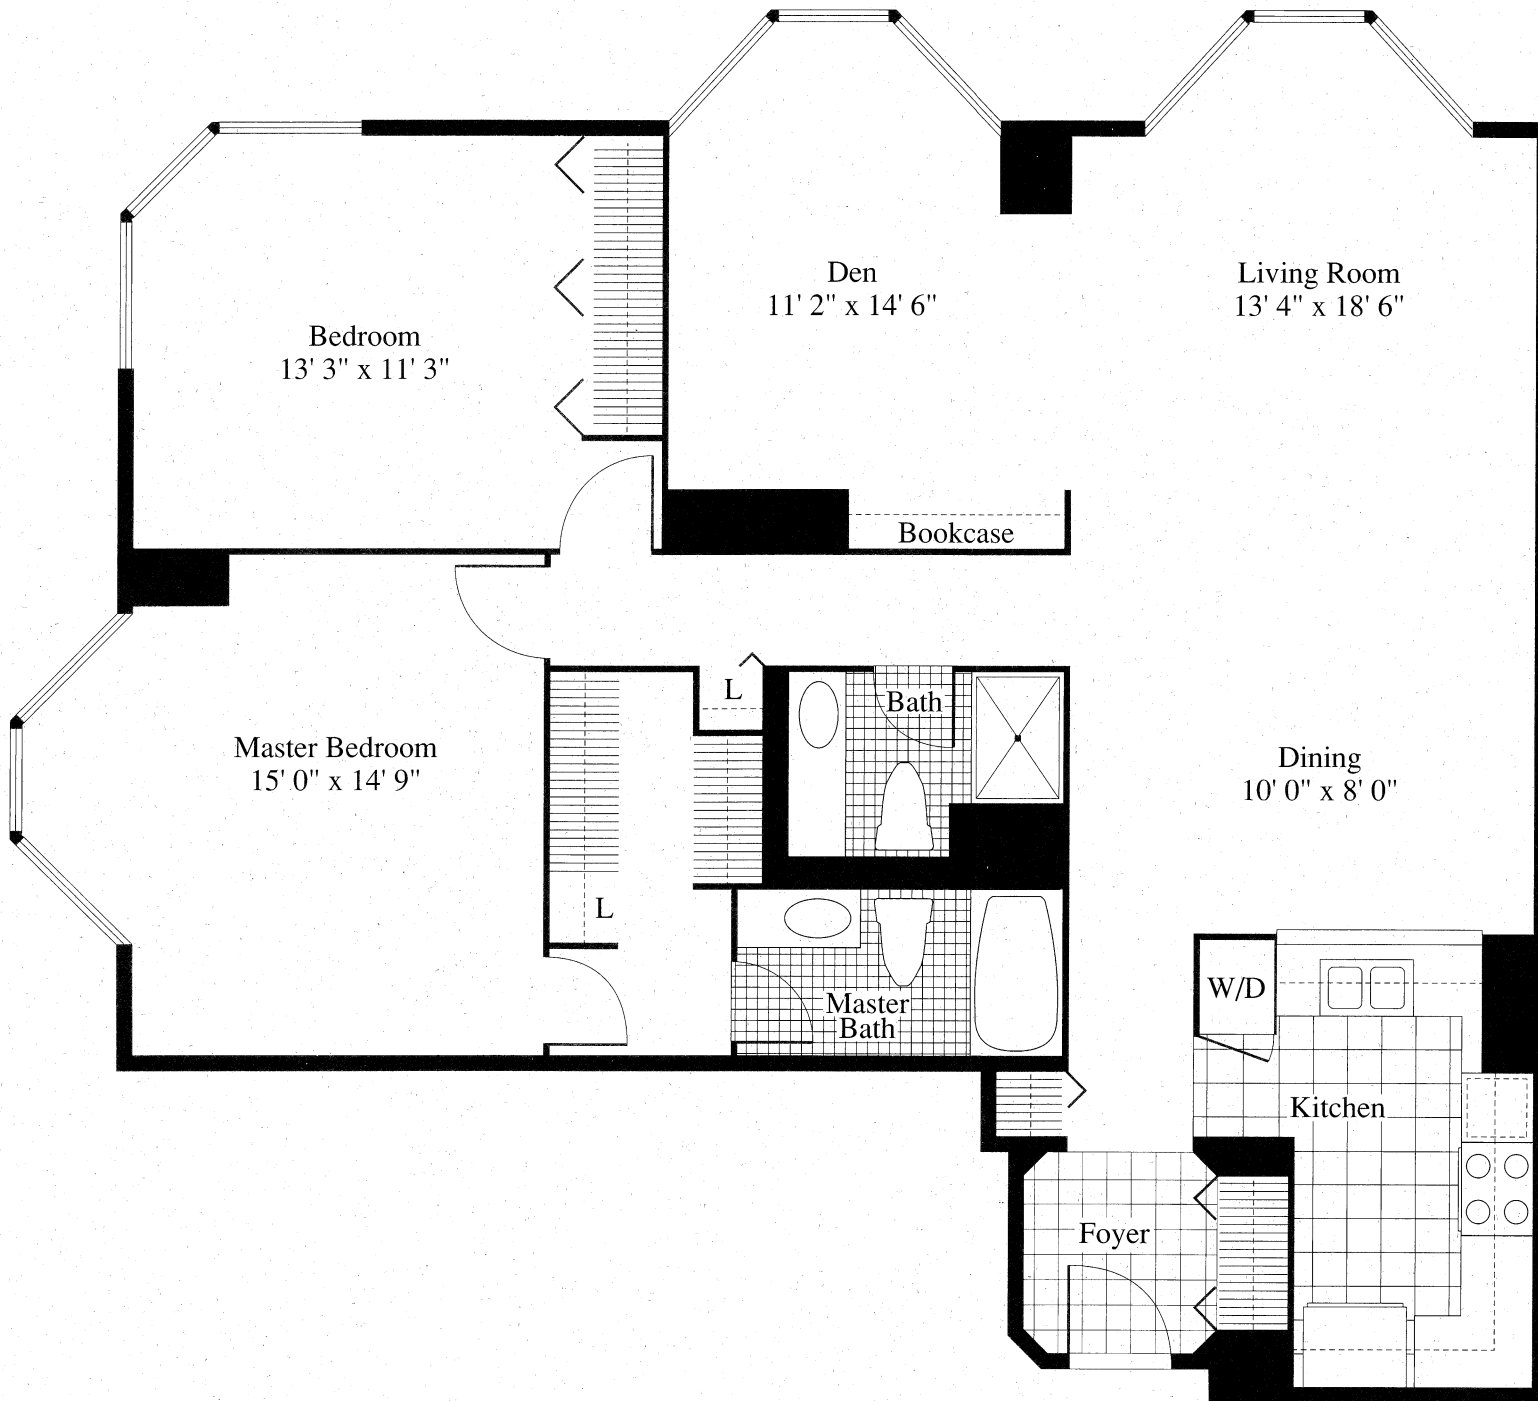

# 08 UNIT

*Two bedrooms with a den and two baths*

The Parkshore's northwest corner residence, where three floor-to-ceiling bay windows make the lakeshore and cityscape an integral part of your interiors. In the den, one beautiful bay window illuminates a built-in floor-to-ceiling library bookcase and offers a second bay view of the sweeping Lake Michigan shoreline. In the master bedroom, Chicago's city skyline emerges as an urban tapestry, a fitting backdrop to the vibrancy of life at The Parkshore.

Scale: 1/4 inch equals approximately 1 foot

*All floor plans and dimensions are approximate and may vary due to the construction or structural requirements.*