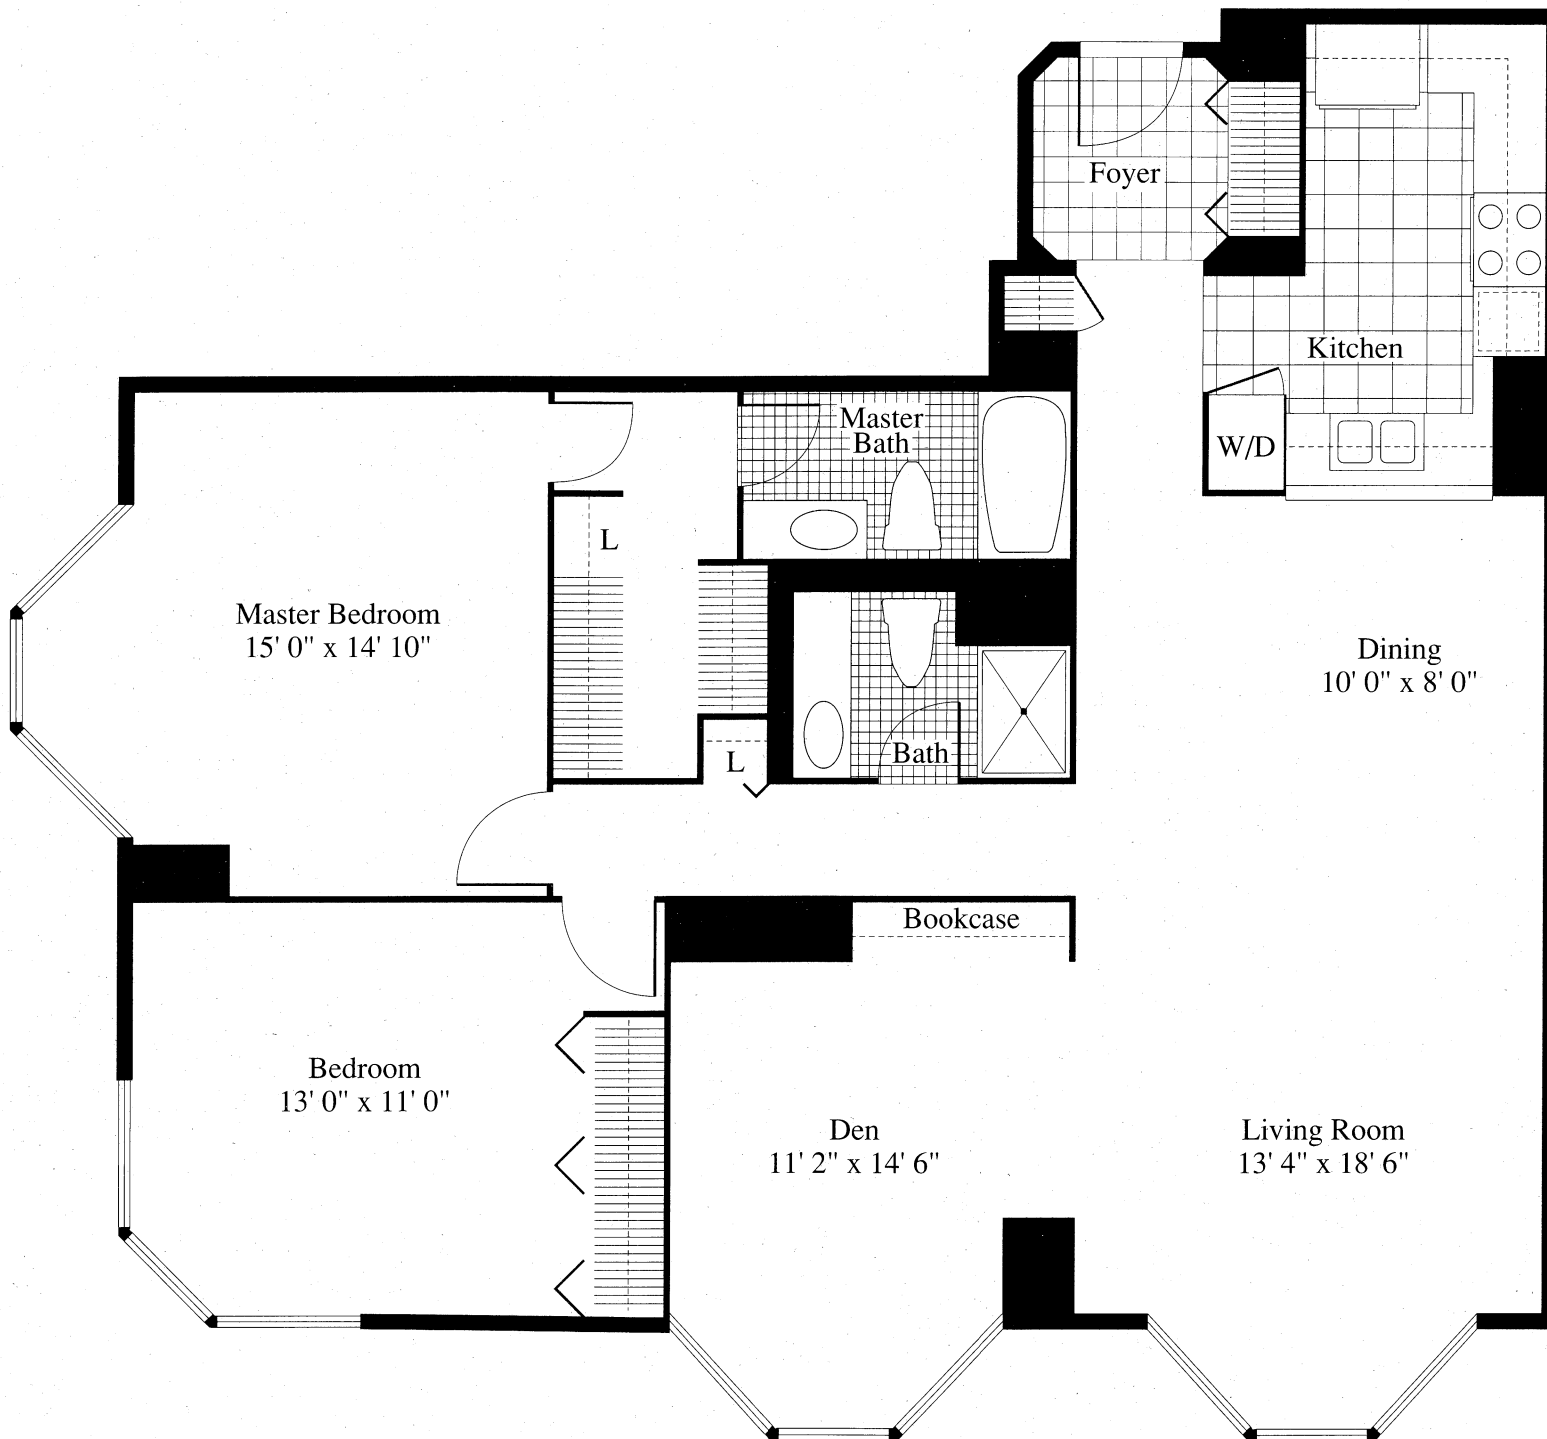

06 UNIT

Two bedrooms with a den and two baths

The Parkshore's southwest corner residence, where four floor-to-ceiling bay windows bring the lakefront, the skyline, and the greenery of Grant Park into your home. Where a versatile den gives you the freedom to create an entertainment room, a library, or an office, with the added attraction of a floor-to-ceiling bookcase. And where your living room, den, and bedroom bay windows fill your home with sun and sky.

Scale: 1/4 inch equals approximately 1 foot

All floor plans and dimensions are approximate and may vary due to the construction or structural requirements.