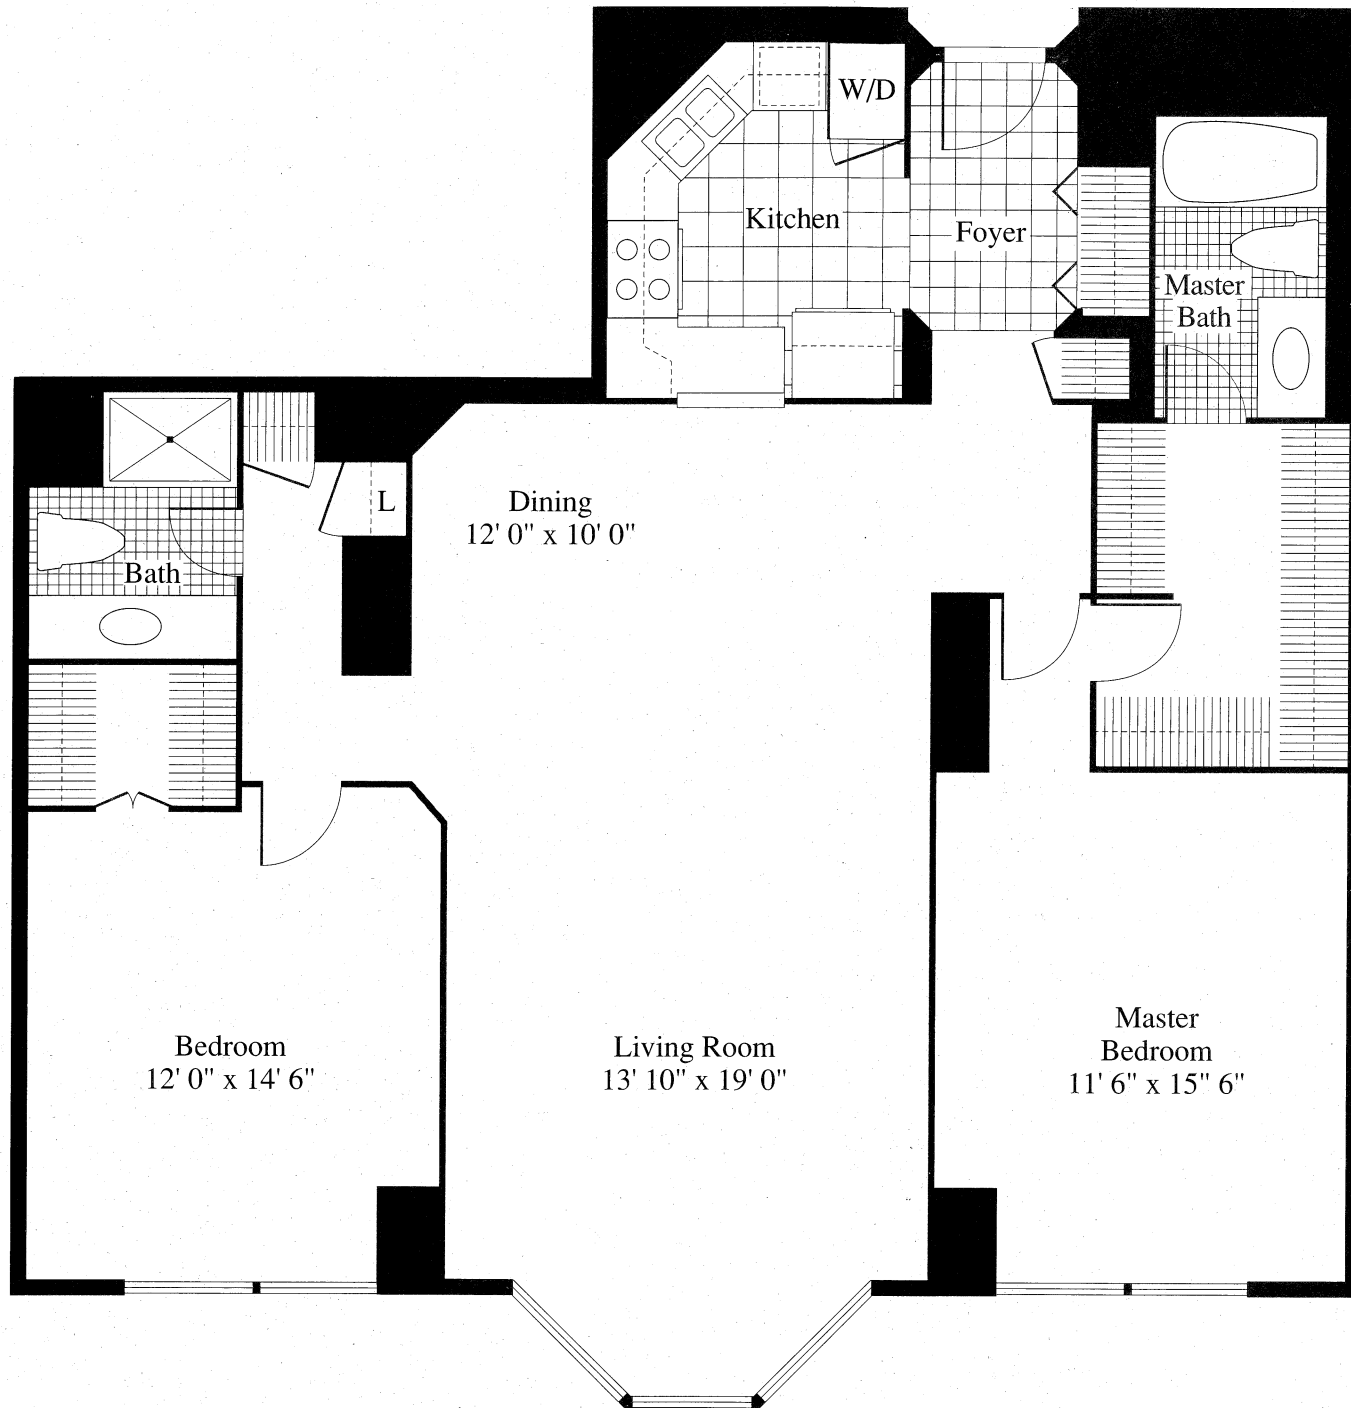

04 UNIT

*Two bedrooms with
two baths*

This beautiful residence is characterized by a split bedroom design, placing each bedroom on opposite sides of the bay-windowed living room for maximum privacy. The living room bay overlooks The Parkshore's landscaped plaza, while each bedroom has a floor-to-ceiling portrait window framing a southern view of Chicago's lakefront.

Scale: 1/4 inch equals approximately 1 foot

*All floor plans and dimensions are approximate
and may vary due to the construction or structural
requirements.*