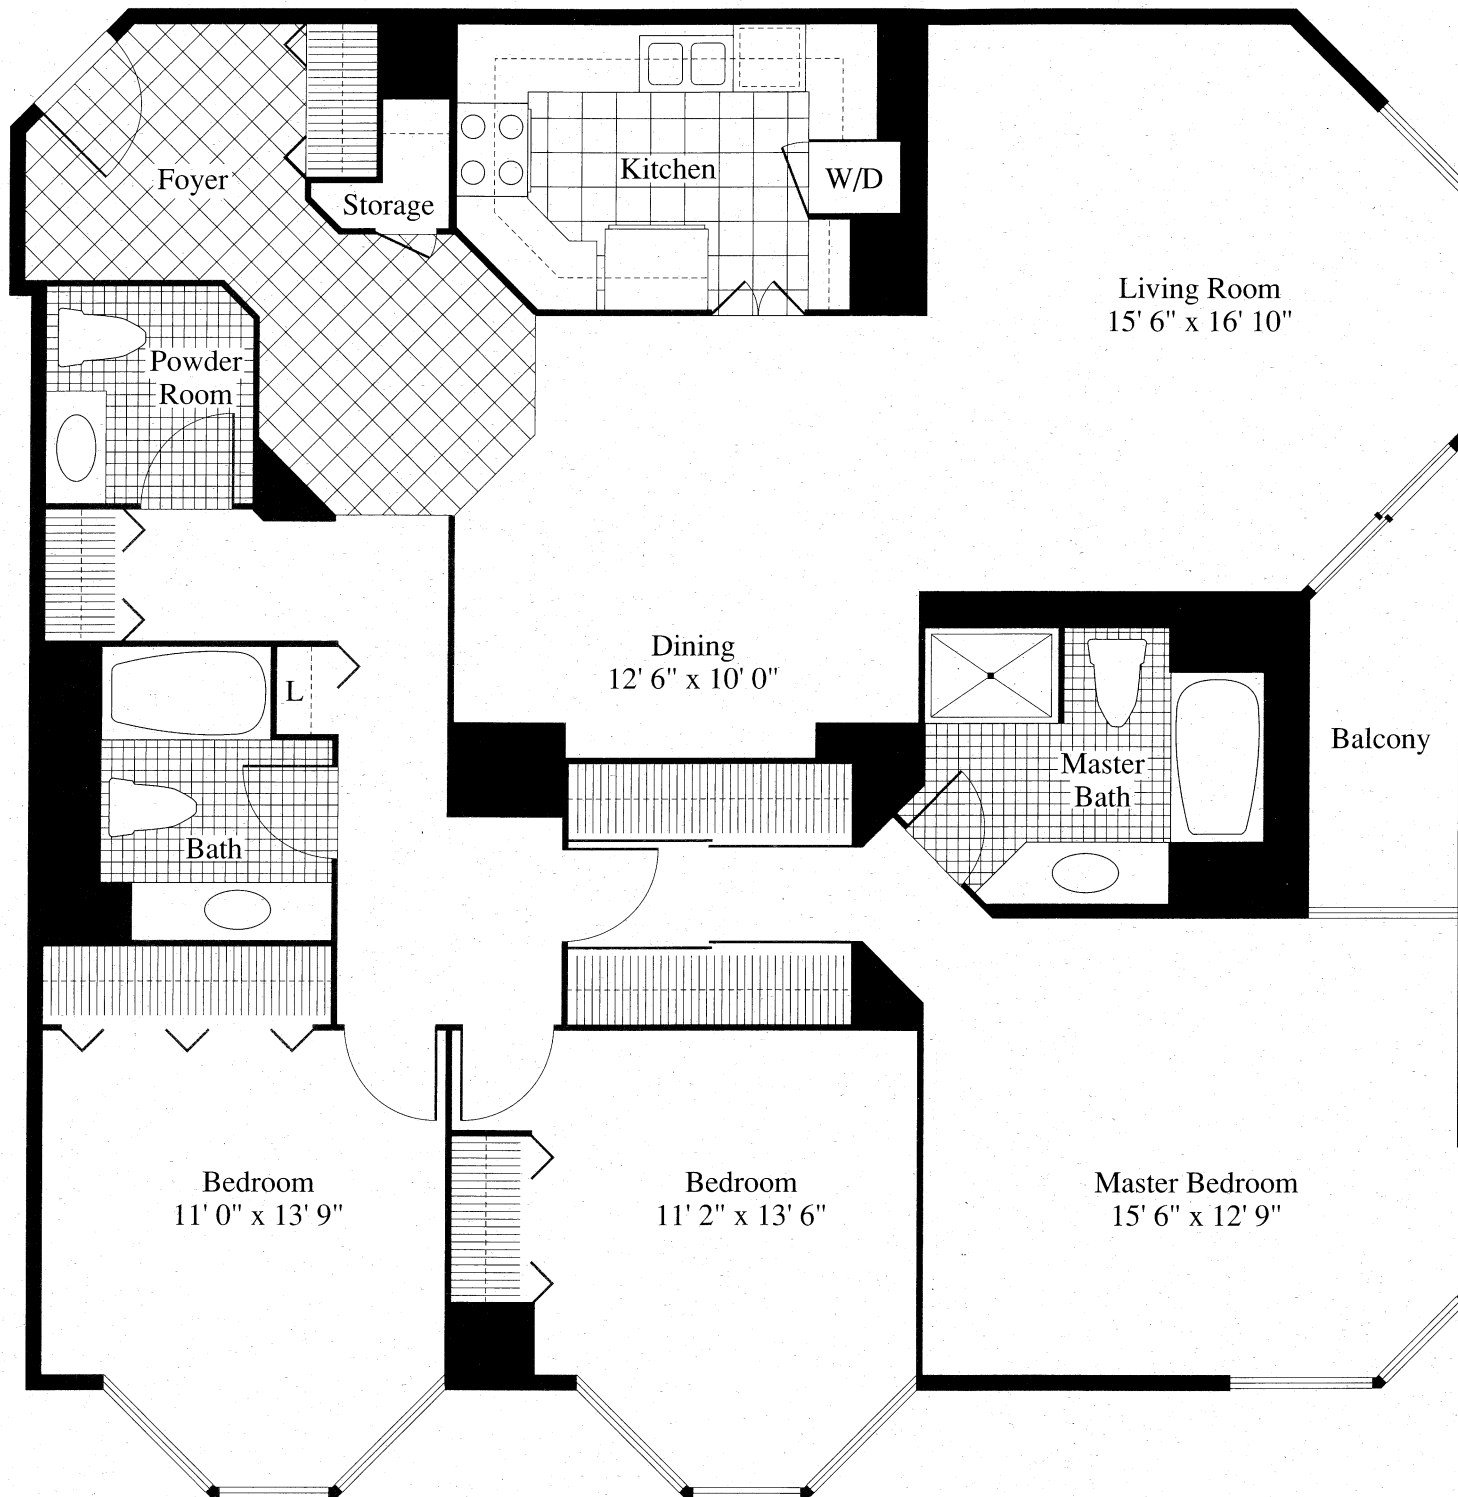

03 UNIT

Three bedrooms with
two full baths
and a guest powder room

The Parkshore's sunny southeast corner residence, where floor-to-ceiling bay windows pour light into every bedroom, and the living room bay opens out onto a private balcony. Each view is spectacular, from the balcony looking east over Lake Michigan, to the southern view of the graceful comings and goings of boats at the Columbia Yacht Club, and the landmark profile of the Shedd Aquarium at Burnham Harbor.

Scale: 1/4 inch equals approximately 1 foot
All floor plans and dimensions are approximate
and may vary due to the construction or structural
requirements.