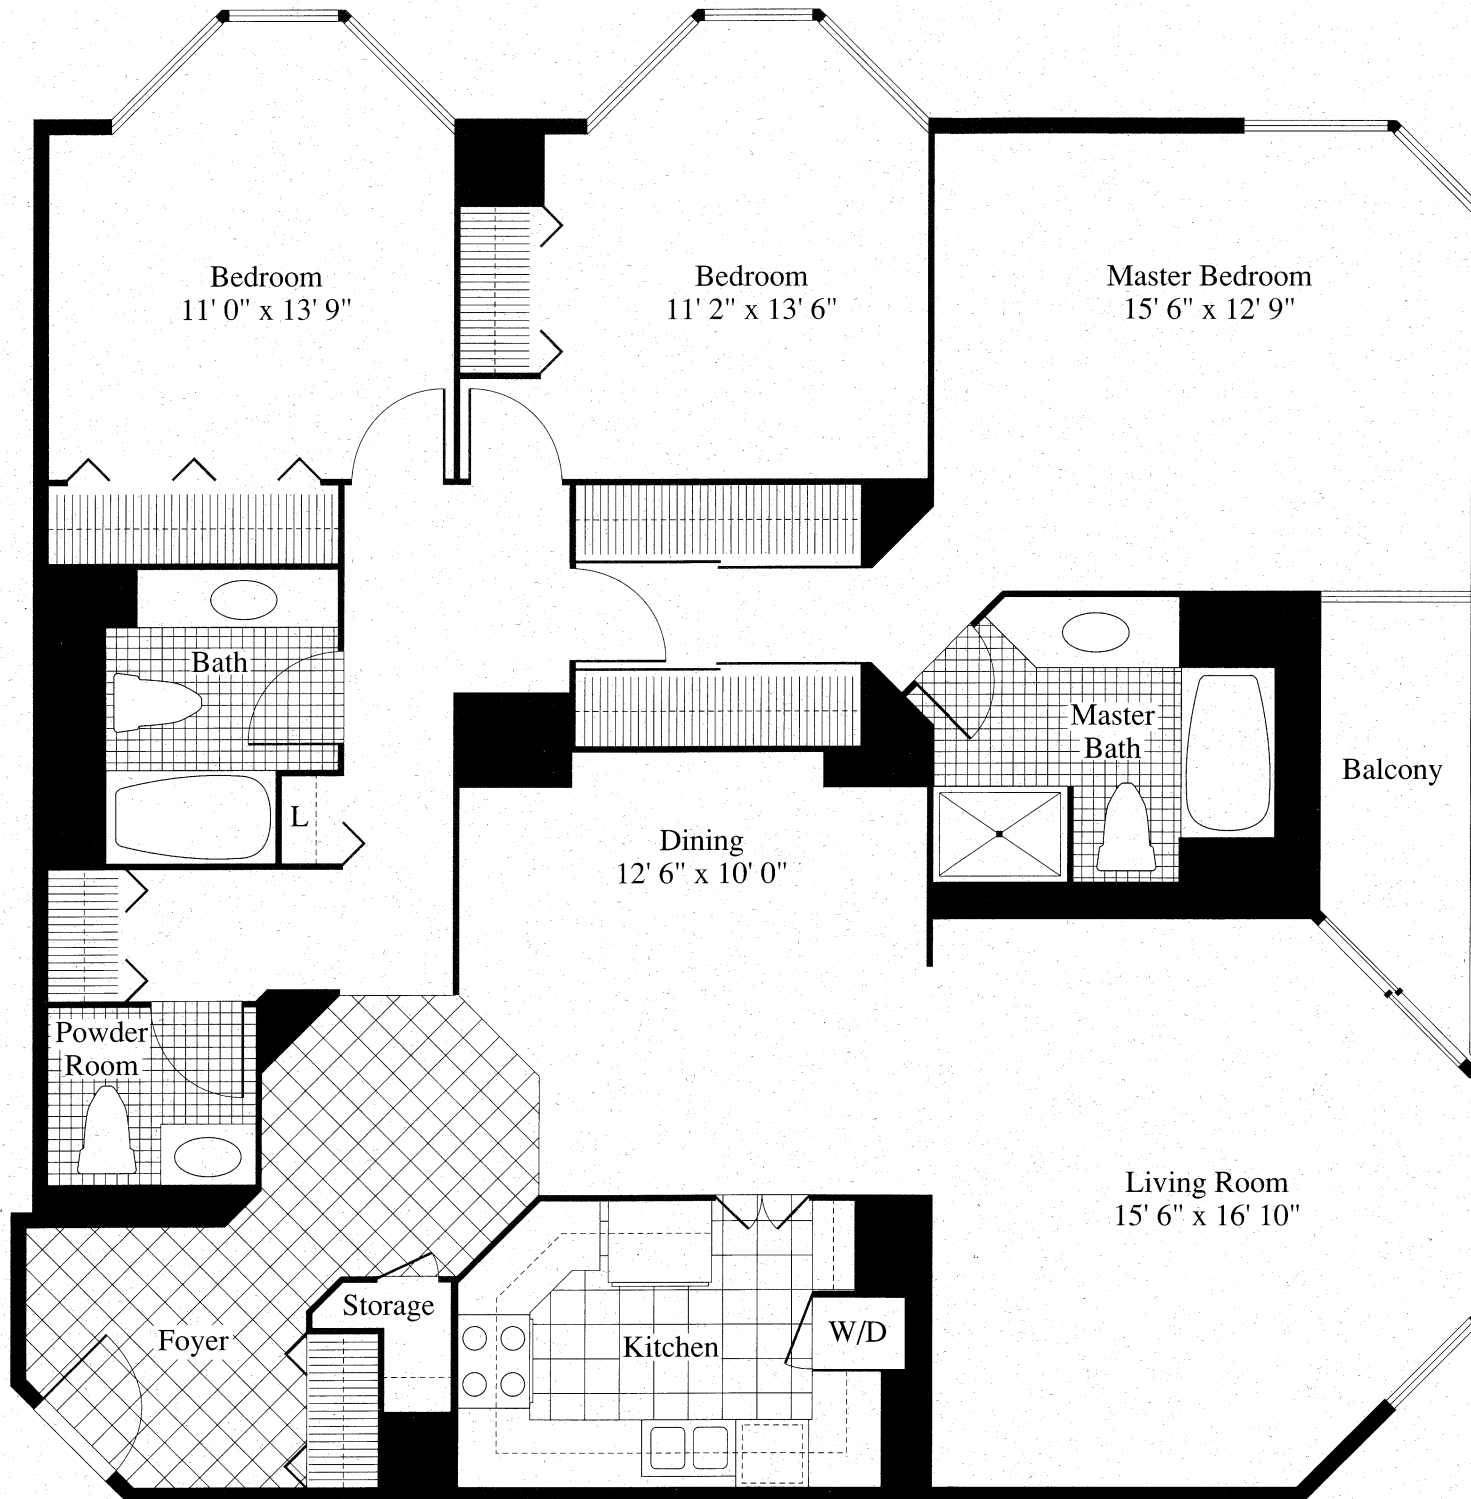

02 UNIT

*Three bedrooms with
two full baths
and a guest powder room*

The Parkshore's spectacular north-east corner residence, where floor-to-ceiling bay windows in every bedroom fill your home with Chicago's most desired view: Lake Michigan. And in the living room, a private balcony lets you experience not only the sights, but the sounds and the feeling of sun, wind and water.

Scale: 1/4 inch equals approximately 1 foot

All floor plans and dimensions are approximate and may vary due to the construction or structural requirements.